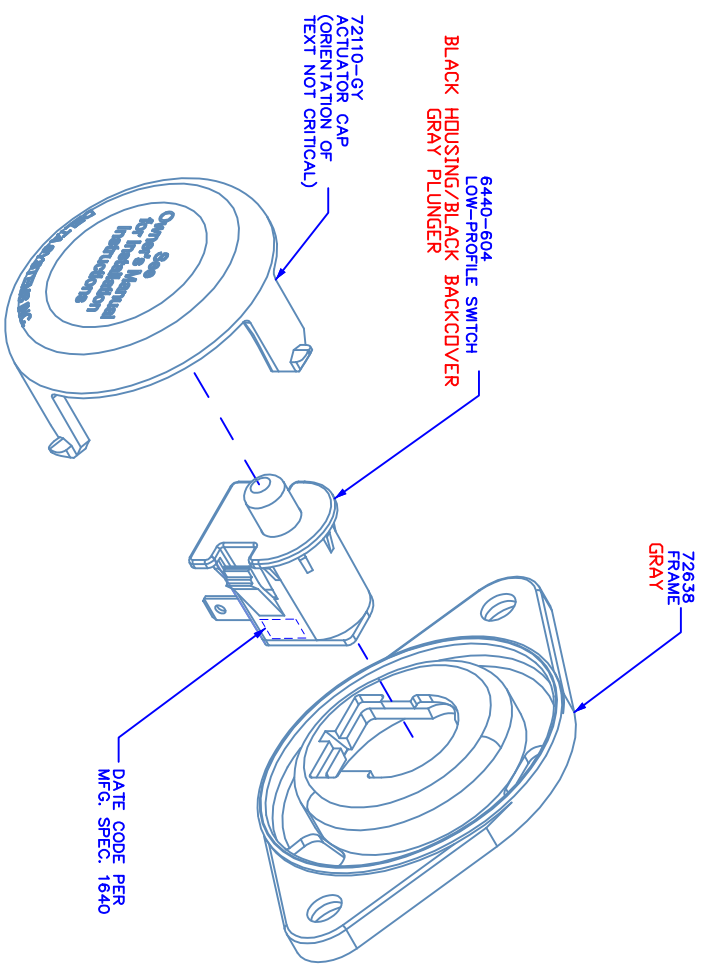

REVISIONS		
~	INITIAL RELEASE CR1923	11/17/10 ERB
A	ADDED SWITCH DESC. CN2689	01/24/11 CAK

 DELTA SYSTEMS INC. STREETSBORO, OHIO 44221	
DATE 09/10/10 BY ERB	DATE 9/13/10 BY DRY
TITLE N.O. SEAT SWITCH ASSEMBLY	
REV B	REV NO. 65520-604
SCALE N/A	PROJECT NO. EX0179
SEE COMPONENT PRINTS	
COMPUTER GENERATED DRAWING CHANGES ALLOWED DO NOT SCALE DRAWING	